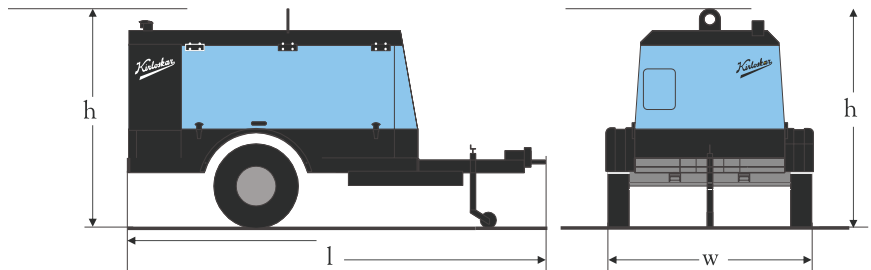

Compressor Data													
Model		KDP-155	KDP-192	SC-707-C	SC-709-C	SC-710-C	SD-718-C	SC-1009-C	SC-400-150	SD-1012-C	SE-1021	SD-450-170	SD-1210-C
Pressure	kg/cm²g	7	7	7	7	7	7	10	10	10.5	10.5	12	12.5
FAD	cfm	155	192	250	300	335	600	280	400	450	750	450	360
Oil Fill	l	10	10	38	38	38	58	38	40	58	120	58	58
Air Outlet Connection	Inch BSP	3/4"×2	3/4"×2	1 1/2"×1 No, 3/4"×3 Nos	1 1/2"×1 No, 3/4"×3 Nos	1 1/2"×1 No, 3/4"×3 Nos	2"×1 No, 3/4"×3 Nos	1 1/2"×1 No, 3/4"×3 Nos	1 x 1-1/2" BSP, 3 x 3/4" BSP	2"×1 No, 3/4"×3 Nos	2"×1 No, 3/4"×2 Nos	2"×1 No, 3/4"×3 Nos	2" BPS 3/4"×3 Nos
Engine Data													
Make - Model -		KOEL 4R810T2	KOEL 4R810T2	KOEL 4R1040T	KOEL 4R1040T	KOEL 4R1040T	KOEL 6R1080T	KOEL 4R1040T	KOEL 6R1080T	KOEL 6R1080T	Cummins 6CTA8.3	KOEL 6R1080T	KOEL 6R1080T
Rated speed	rpm	2300	2300	2200	2200	2200	2200	2200	2200±50	2200	2200	2200	2200
Engine HP	hp	60	60	105	105	105	166	105	166	166	193.8	166	166
Fuel tank capacity	l	80	80	120	120	120	205	120	200	205	260	205	205
Unit Dimensions and Weight													
Length with tow bow (l)	mm	3080	3128	3710	3710	3710	4520	3710	4150 ± 20	4520	5060	4150 ± 20	4520
Total width (w)	mm	1440	1440	1800	1800	1800	2000	1800	1950 ± 20	2000	2020	1950 ± 20	2000
Height (h)	mm	1380	1389	1930	1930	1930	2120	1930	2300 ± 20	2120	2809	2300 ± 20	2120

Note:
Actual FAD guaranteed as per ISO 1217 edition 3 1996 Annexure D. Specifications shown are indicative and are subject to change without prior notice. For specifications beyond specified range, please contact our Sales Representative